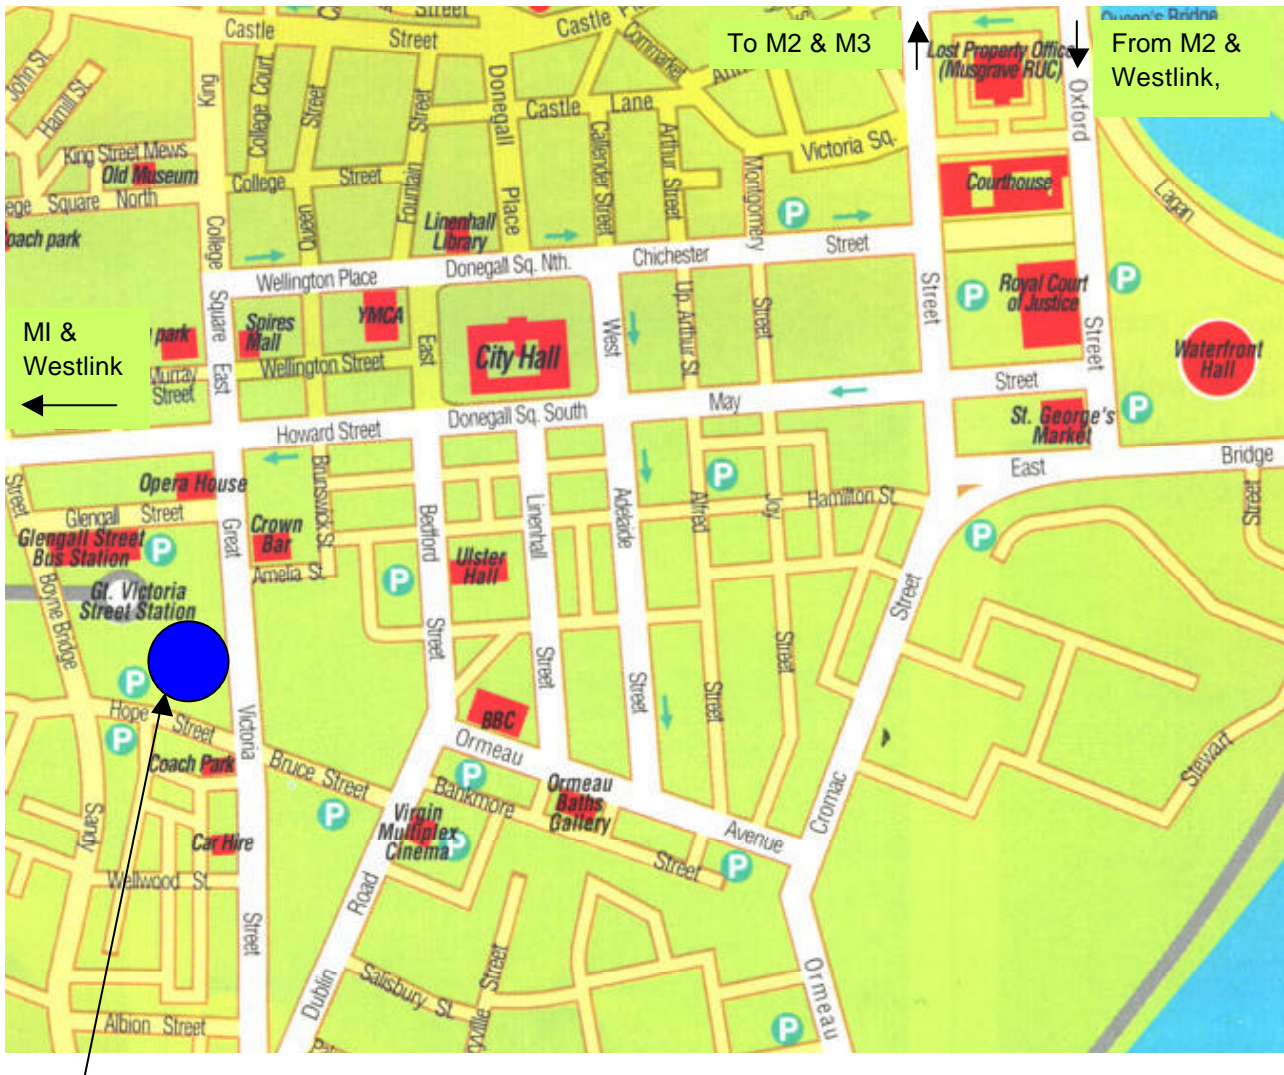

## Northern Ireland Social Care Council - How to find us

NISCC, Millennium House, 19-25 Great Victoria Street, Belfast  
Telephone: 02890 417600

NISCC is located in the heart of Belfast city centre. It is beside Great Victoria Street train station and Europa (Glengall Street) bus station. Both stations can be accessed from the Great Northern Mall on Great Victoria Street. Public hire taxis are available at the front of the Great Northern Mall.

Limited on-street car parking is available in the area, most of which is metered. There are a number of pay-per-hour car parks close to Millennium House. These can be accessed from Sandy Row and Hope Street. (Hope Street is one-way and must be accessed from the Sandy Row end).